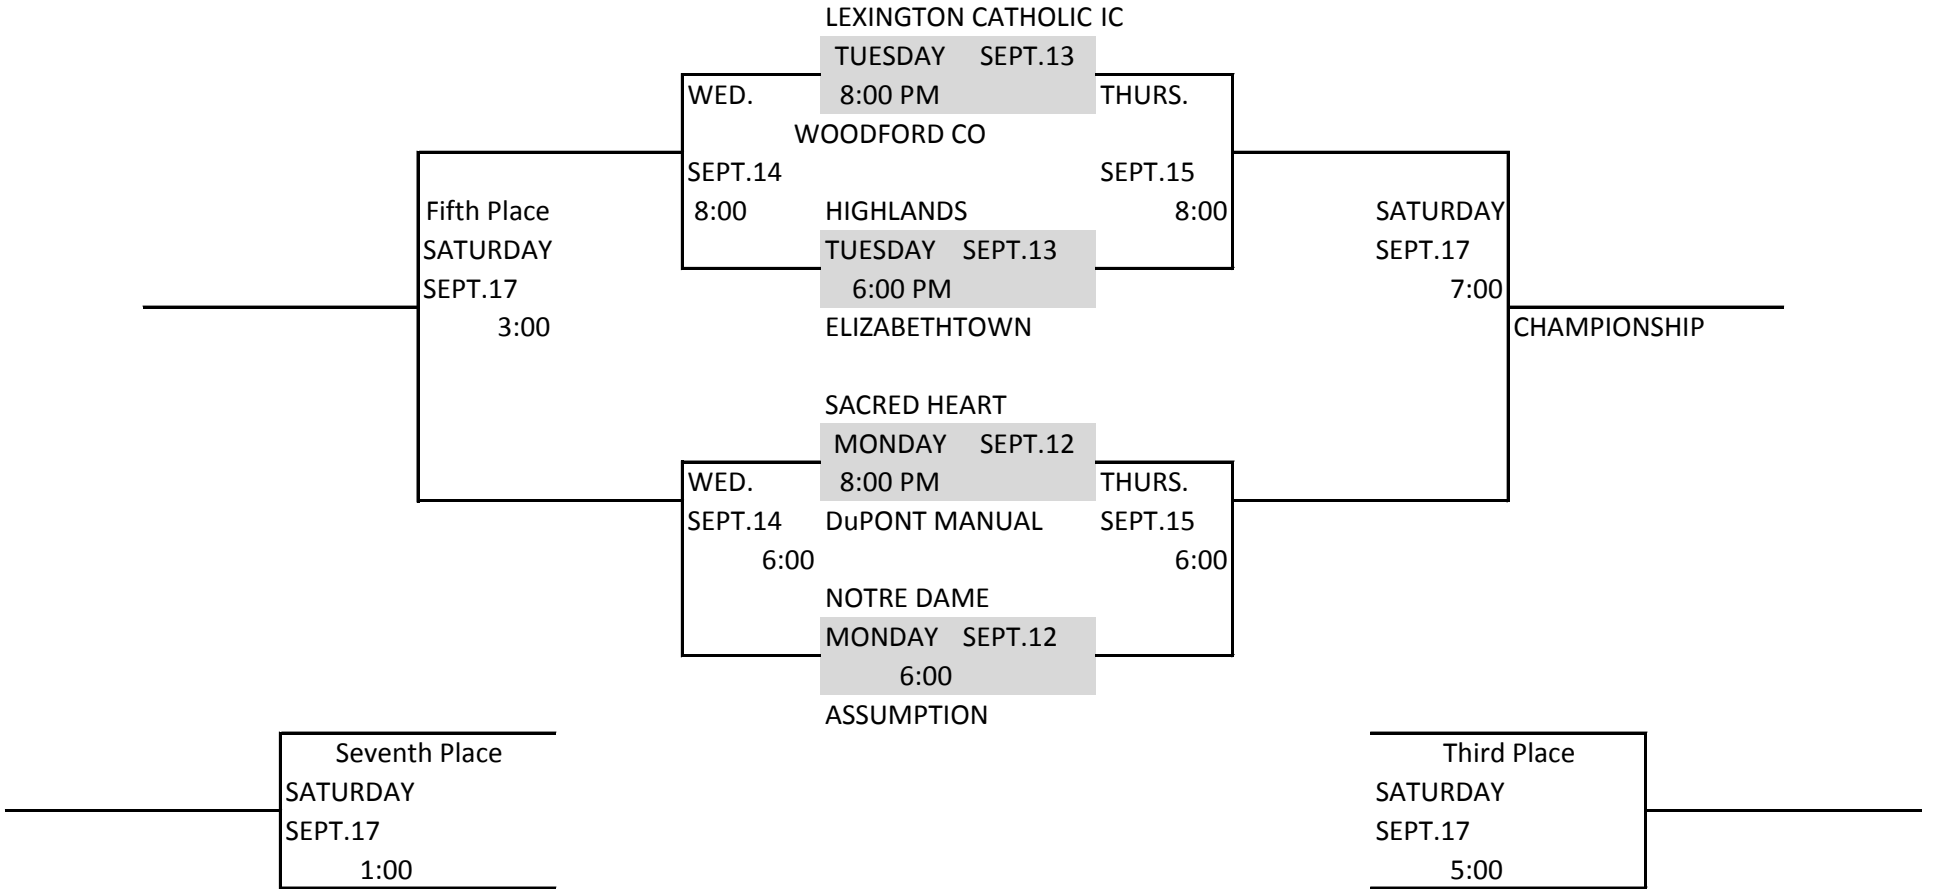

2011
LADY KNIGHTS CHALLENGE CUP

TOP OF THE BRACKET IS THE HOME TEAM